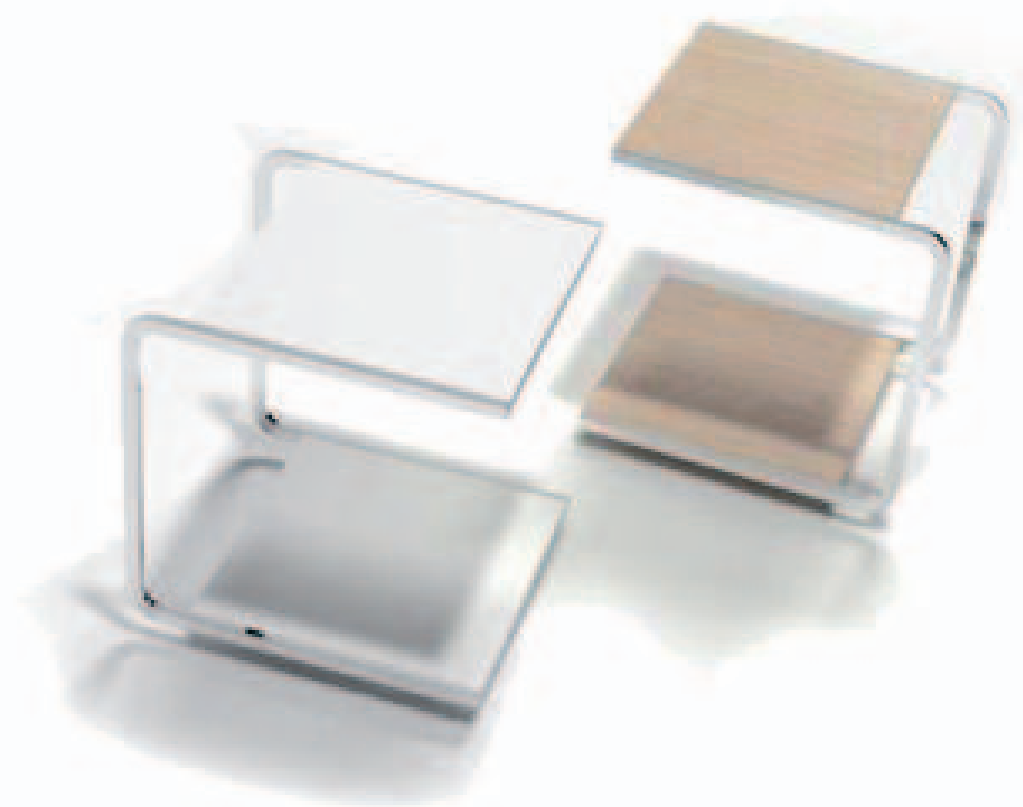

ABBATE BY ALP NUHOĞLU

ABBATE

BY ALP NUHOĞLU

COFFEE TABLE

Designed by Alp Nuhoğlu

Description Mobile table
 Table Top Lacquered laminate or natural wood
 Frame Metal with castors

Height 48cm
 Length 43cm
 Width 40cm