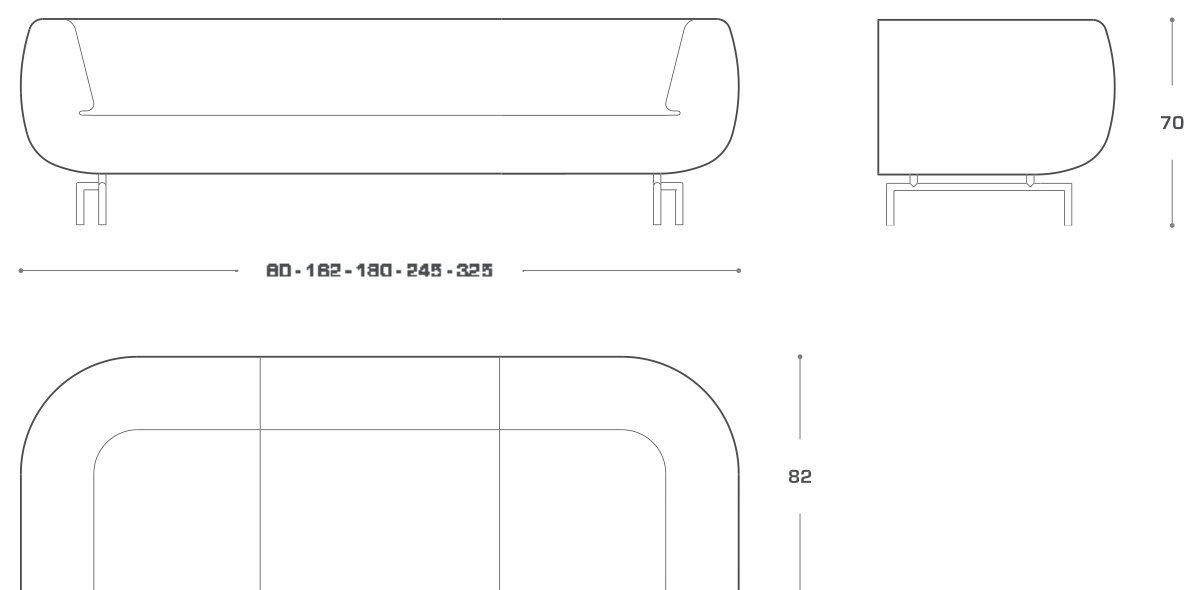

DURGU

BY TANJU ÖZELGİN

DURGU BY TANJU ÖZELGİN

Designed by Tanju Özelgin

Description	The corner and central modules permit virtually limitless design possibilities
Upholstery	Fabric. Artificial leather. Genuine leather
Moulded foam	Injected polyurethane
Structure	Built in metal framework with steel springs
Legs	Chrome. Matt chrome. Black. White. Grey

S. height	37cm
T. height	70cm
Length	80cm / 162cm / 180cm / 245cm / 325cm
Depth	82cm

DURGU BY TANJU ÖZELGİN

SOFA

ZON
INTERNATIONAL

tel: +44 (0)20 8381 1222 sales@zon.co.uk www.zon.co.uk