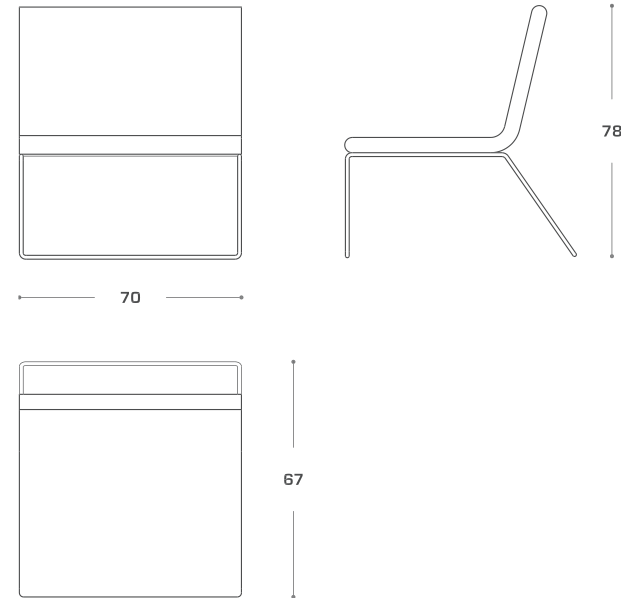

FLU BY ALP NUHOĞLU

Designed by Alp Nuhoğlu

Description	Low level seating
Upholstery	Fabric. Artificial leather. Genuine leather
Moulded foam	Injected polyurethane
Structure	Built in metal framework with steel springs
Legs	Chrome. Matt chrome. Black. White. Grey

S. height	41cm
T. height	78cm
Length	70cm
Depth	67cm

FLU BY ALP NUHOĞLU

CHAIR

ZON
INTERNATIONAL

tel: +44 (0)20 8381 1222 sales@zon.co.uk www.zon.co.uk