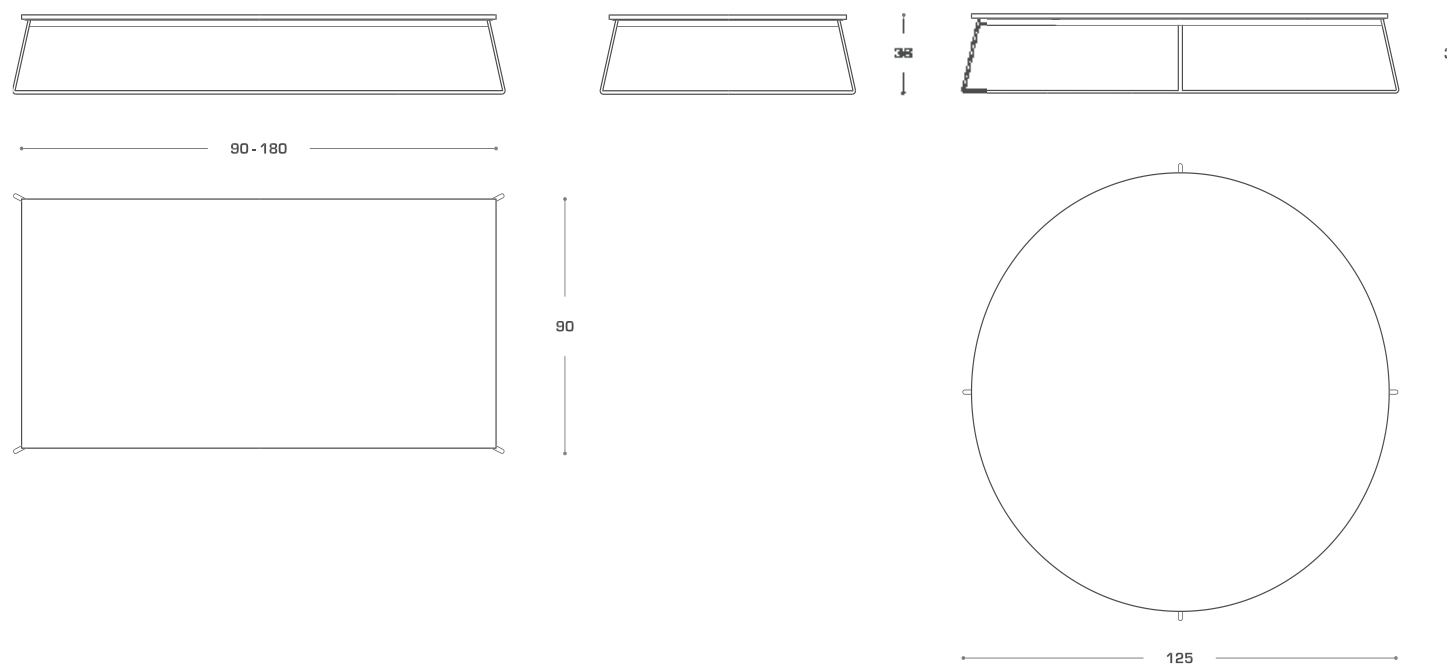

FLY BY ALP NUHOĞLU

Designed by Alp Nuhoğlu

Description Coffee table
 Table Top Compact laminate
 Frame Tubular metal

Height 36cm
 Length 90-125cm
 Width 90cm
 Radius 125cm

FLY BY ALP NUHOĞLU

COFFEE TABLE

ZON
INTERNATIONAL