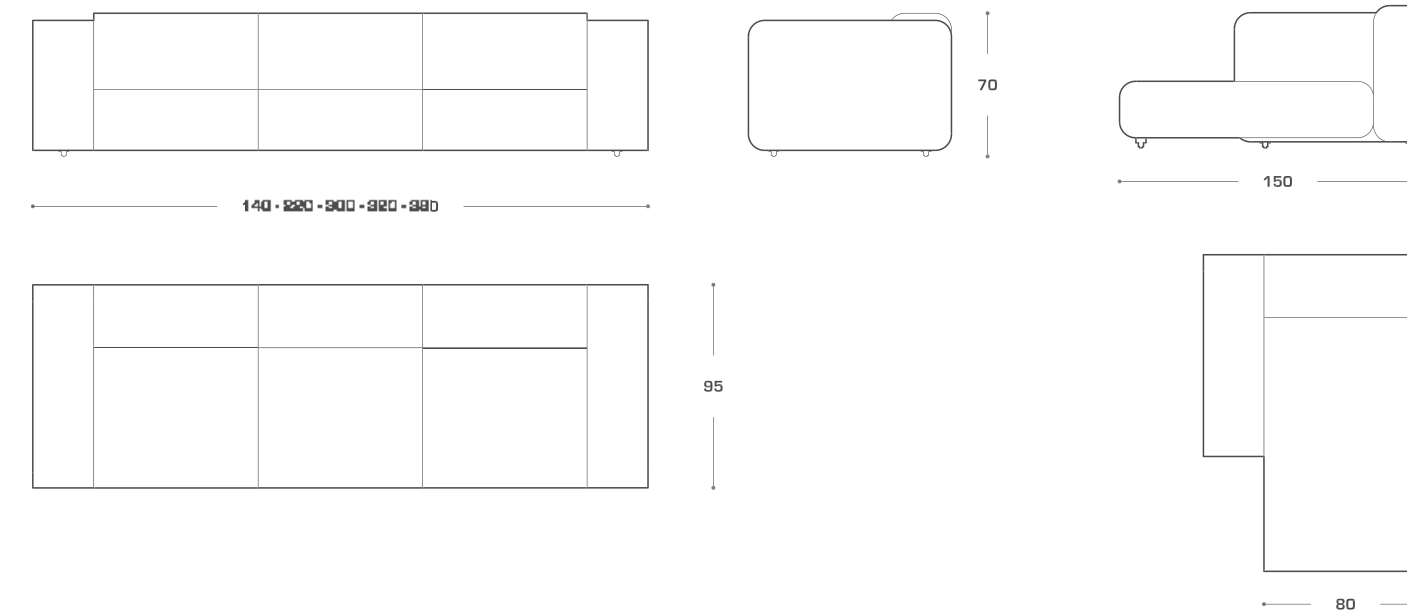

FRANK BY ALP NUHOĞLU

Designed by Alp Nuhoğlu

Description The corner and central modules permit virtually limitless design possibilities
 Upholstery Fabric. Artificial leather. Genuine leather
 Structure Varying density of foam for additional comfort

S. height 38cm
 T. height 70cm
 Length 140cm / 220cm / 300cm / 320cm / 380cm
 Depth 95cm / 150cm

FRANK BY ALP NUHOĞLU

SOFA

ZON
INTERNATIONAL

tel: +44 (0)20 8381 1222 sales@zon.co.uk www.zon.co.uk