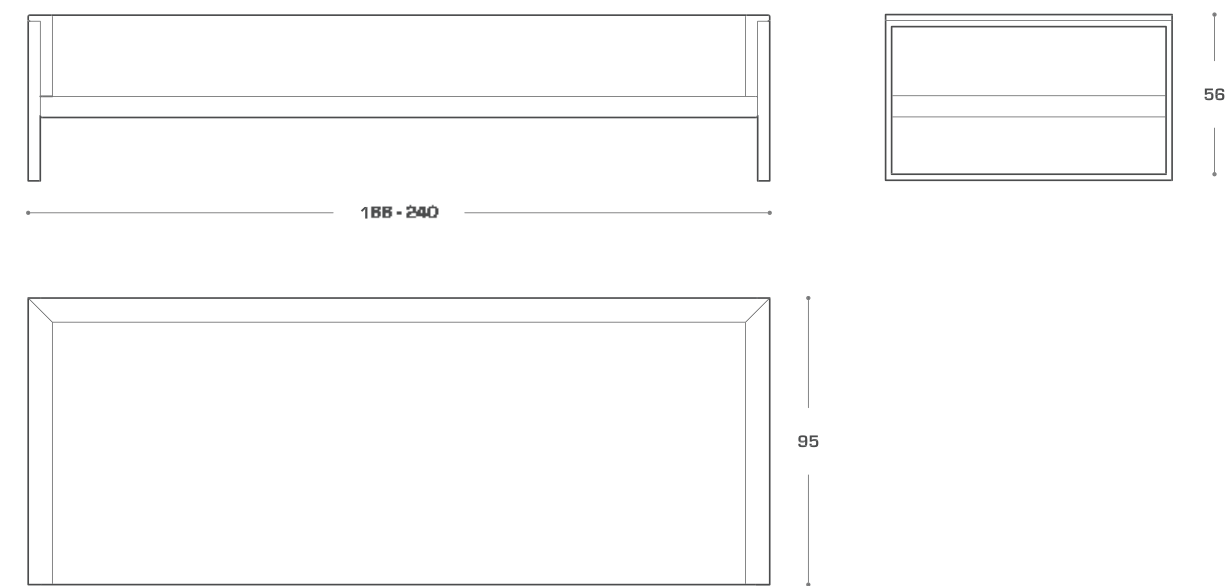

GO LARGE BY TANJU ÖZELGIN

Designed by Tanju Özgelgin

Description	2-seater and 3-seater sofa
Upholstery	Fabric. Artificial leather. Genuine leather
Frame	Wood
Structure	Built in metal framework with steel springs
Legs	Stainless steel
S. height	38cm
T. height	56cm
Length	166cm / 240cm
Depth	95cm

GO LARGE BY TANJU ÖZELGIN

SOFA