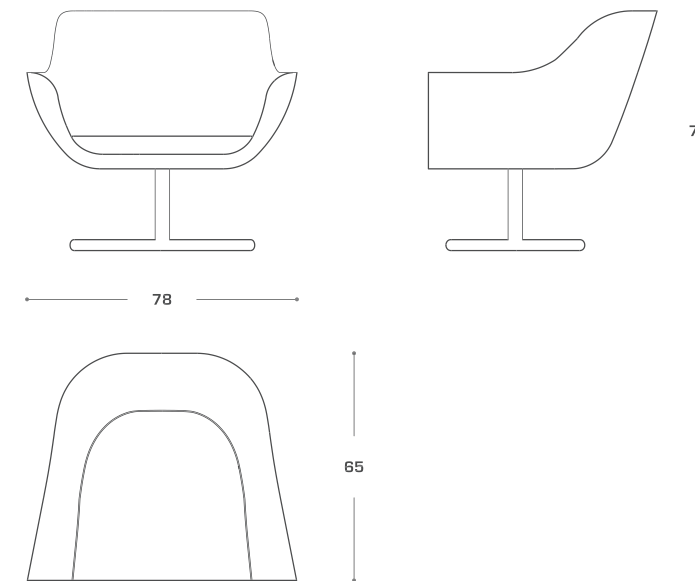

GREEN BY ALP NUHOĞLU

GREEN BY ALP NUHOĞLU

ARMCHAIR

Designed by Alp Nuhoğlu

Description Low level seating
 Upholstery Fabric. Artificial leather. Genuine leather
 Moulded foam Injected polyurethane
 Structure Built in metal framework with steel springs
 Legs Chrome. Matt chrome. Black. White. Grey

S. height 36cm
 T. height 71cm
 Length 78cm
 Depth 65cm

ZON
INTERNATIONAL

tel: +44 (0)20 8381 1222 sales@zon.co.uk www.zon.co.uk