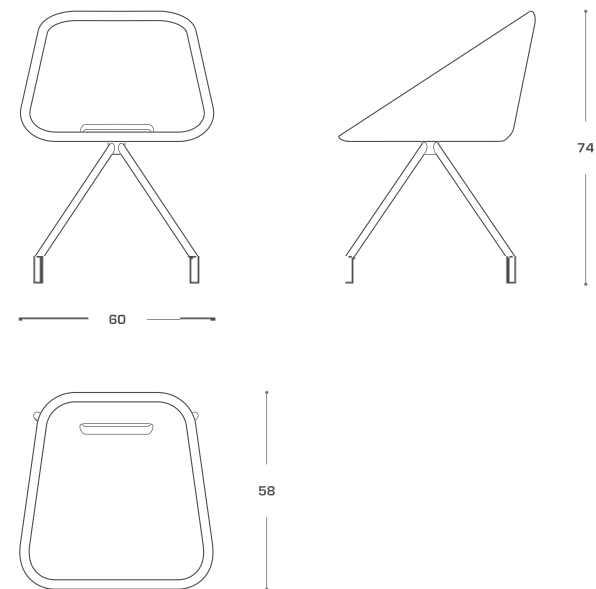

KIRMIZI
BY ALP NUHOĞLU

KIRMIZI BY ALP NUHOĞLU

Designed by Alp Nuhoğlu

Description An eye-catching design suitable for various environments
Upholstery Fabric. Artificial leather. Genuine leather
Moulded foam Injected polyurethane
Structure Built in metal framework with steel springs
Legs Chrome. Matt chrome. Black. White. Grey

S. height 44cm
T. height 74cm
Length 60cm
Depth 48cm

KIRMIZI BY ALP NUHOĞLU

CHAIR

ZON
INTERNATIONAL

tel: +44 (0)20 8381 1222 sales@zon.co.uk www.zon.co.uk