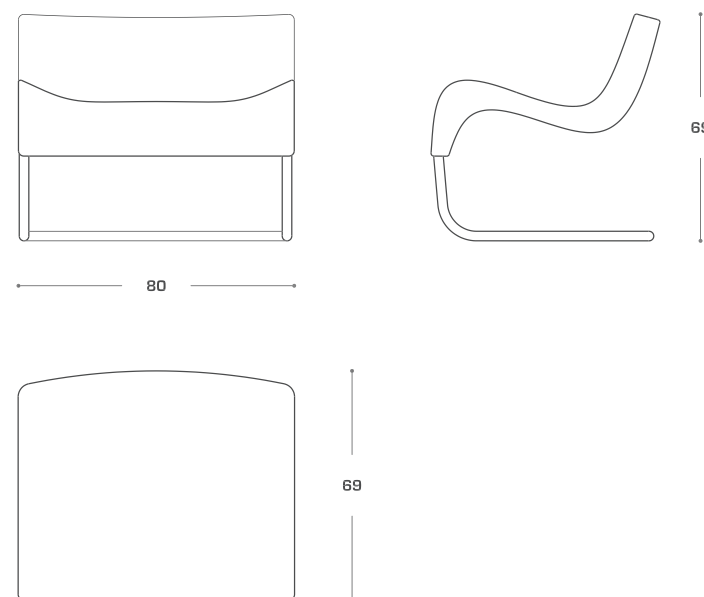

MONO BY ALP NUHOĞLU

Designed by Alp Nuhoğlu

Description	Low level seating
Upholstery	Fabric. Artificial leather. Genuine leather
Moulded foam	Injected polyurethane
Structure	Built in metal framework with steel springs
Legs	Chrome. Matt chrome. Black. White. Grey

S. height	38cm
T. height	69cm
Length	80cm
Depth	69cm

MONO BY ALP NUHOĞLU

ARMCHAIR

ZON
INTERNATIONAL

tel: +44 (0)20 8381 1222 sales@zon.co.uk www.zon.co.uk