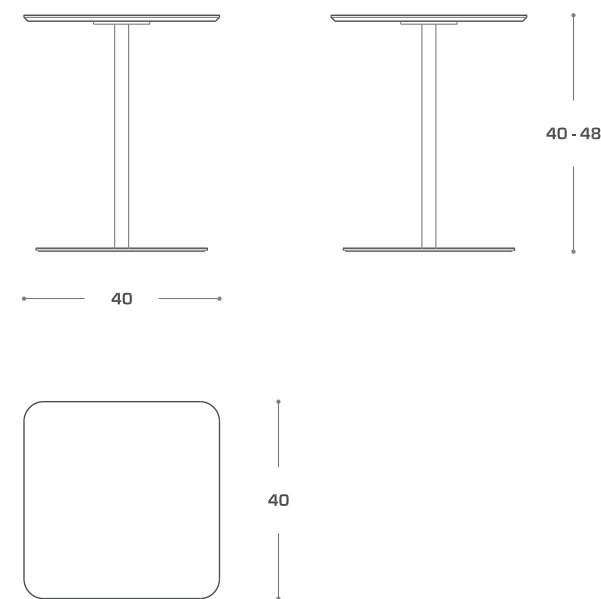

NOA  
BY ALP NUHOĞLU

NOA BY ALP NUHOĞLU

NOA BY ALP NUHOĞLU

COFFEE TABLE

Designed by Alp Nuhuğlu

Description	Coffee table
Table Top	Lacquered MDF
Structure	Epoxy coated pedestal base and column

Height	40-48cm
Length	40cm
Width	40cm