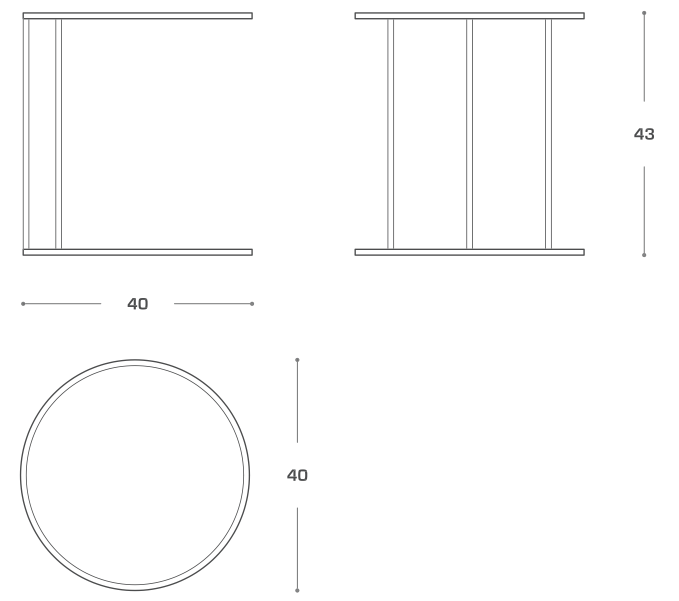

PETTY

Description Side table
 Table Top Compact laminate
 Frame Tubular metal
 Height 43cm
 Diameter 40cm

PETTY

COFFEE TABLE

ZON
INTERNATIONAL

tel: +44 (0)20 8381 1222 sales@zon.co.uk www.zon.co.uk