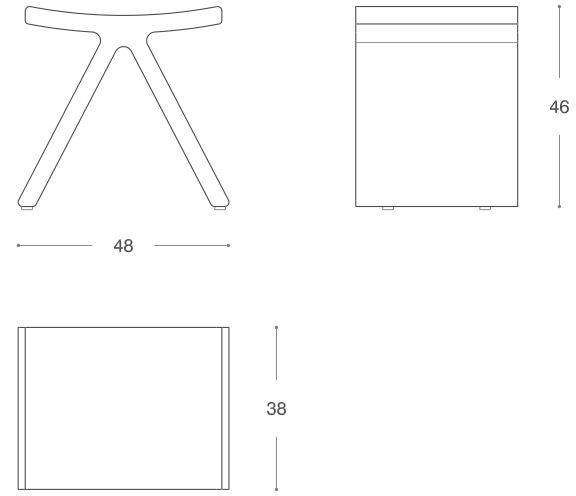

PI BY ALP NUHOĞLU

Designed by Alp Nuhoğlu

Description Easy seating
 Upholstery Fabric. Artificial leather. Genuine leather
 Moulded foam Injected polyurethane
 Structure Built in metal framework with steel springs
 Glides Stainless steel

Height 46cm
 Length 48cm
 Depth 38cm

PI BY ALP NUHOĞLU

STOOL

ZON
INTERNATIONAL

tel: +44 (0)20 8381 1222 sales@zon.co.uk www.zon.co.uk