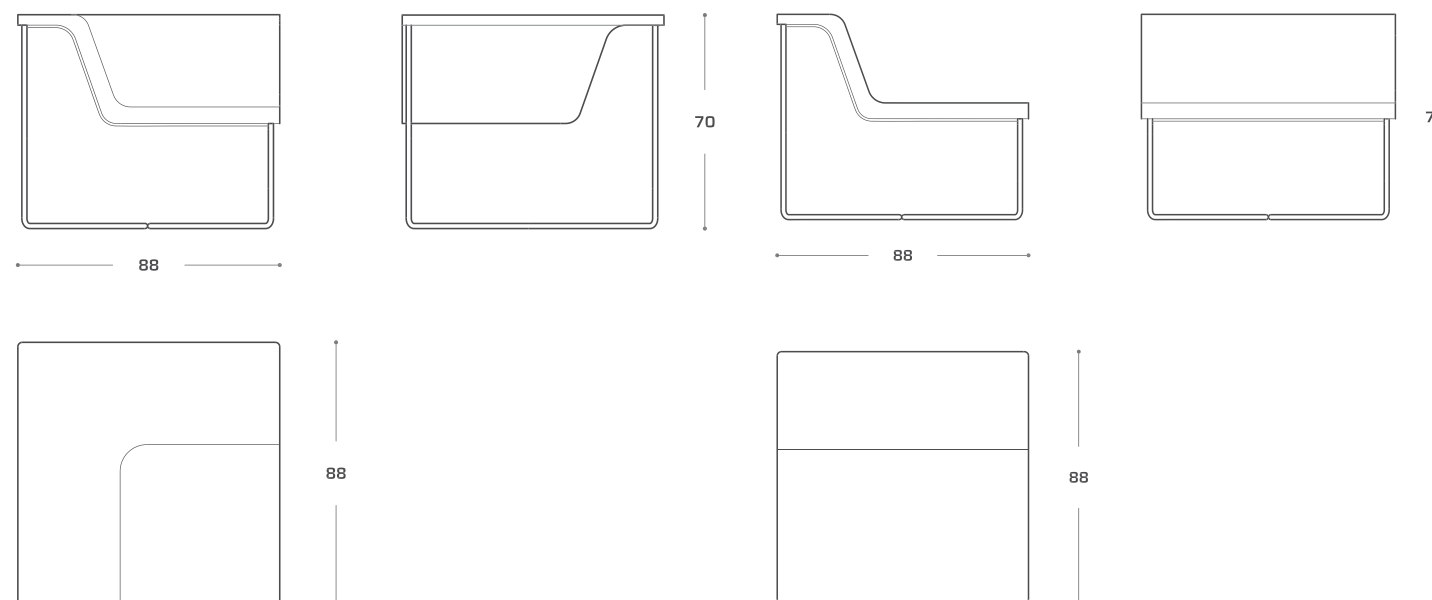

POP
BY ALP NUHOĞLU

POP BY ALP NUHOĞLU

Designed by Alp Nuhoğlu

Description The corner and central modules permit virtually limitless design possibilities
 Upholstery Fabric. Artificial leather. Genuine leather
 Foam Injected polyurethane
 Structure Built in metal framework with steel springs
 Legs Chrome. Matt chrome. Black. White. Grey

S. height 40cm
 T. height 70cm
 Length 88cm
 Depth 88cm

POP BY ALP NUHOĞLU

SOFA

ZON
INTERNATIONAL

tel: +44 (0)20 8381 1222 sales@zon.co.uk www.zon.co.uk