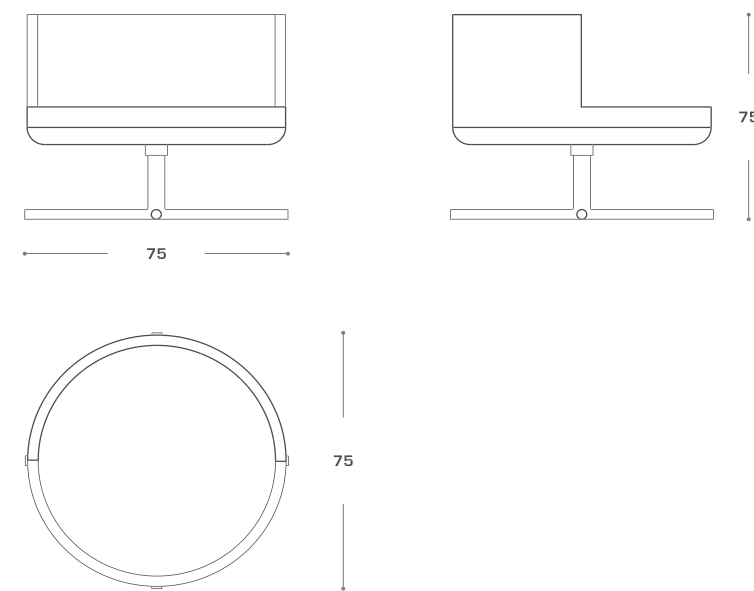

ROUND
BY ALP NUHOĞLU

ROUND BY ALP NUHOĞLU

Designed by Alp Nuhoğlu

Description Low level seating
 Upholstery Fabric. Artificial leather. Genuine leather
 Moulded foam Injected polyurethane
 Structure Built in metal framework with steel springs
 Legs Chrome. Matt chrome. Black. White. Grey

S. height 40cm
 T. height 75cm
 Diameter 75cm

ROUND

BY ALP NUHOĞLU

ARMCHAIR

ZON
INTERNATIONAL

tel: +44 (0)20 8381 1222 sales@zon.co.uk www.zon.co.uk