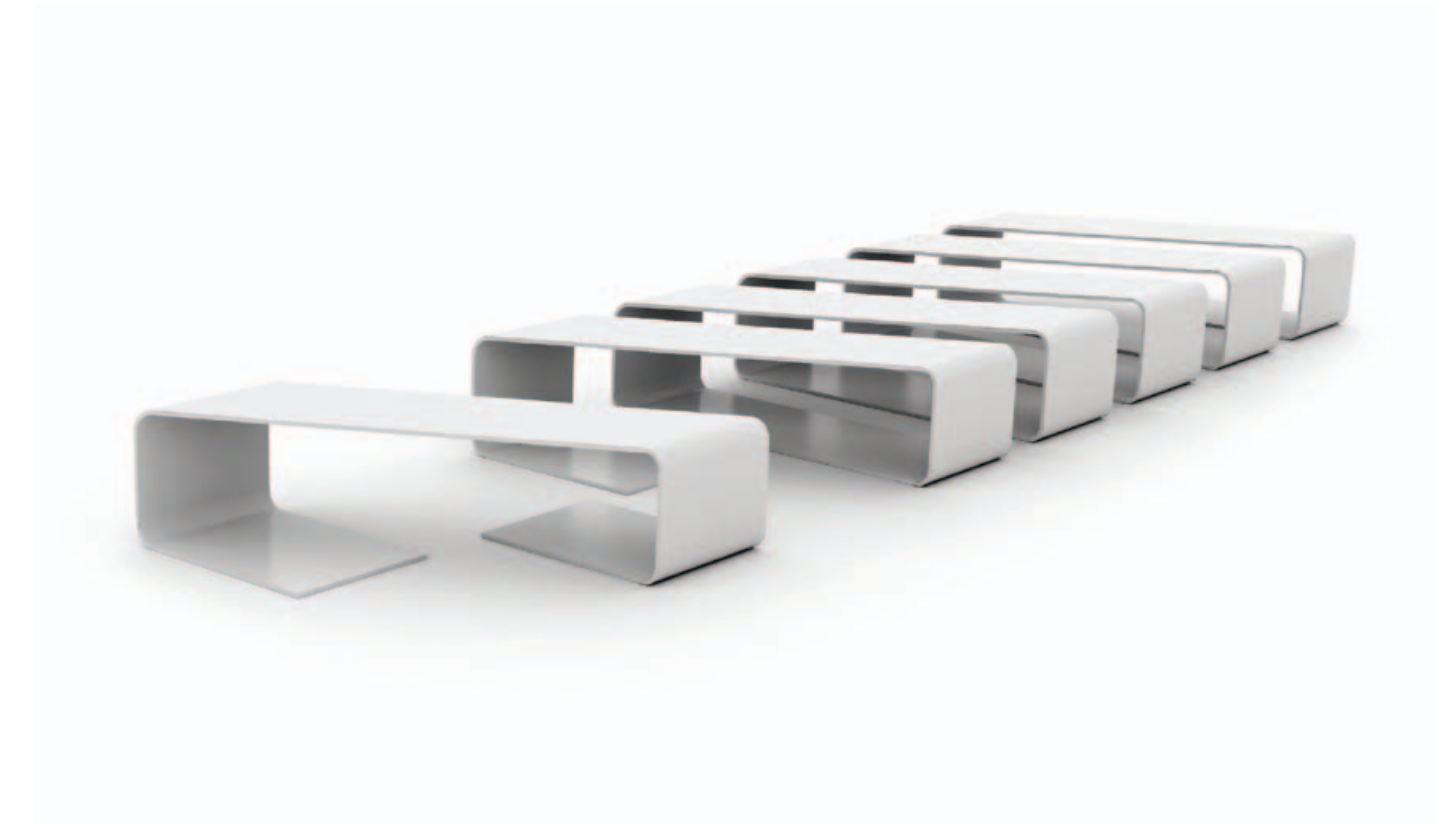

SARMAL
BY ALP NUHOĞLU

SARMAL BY ALP NUHOĞLU

Designed by Alp Nuhoğlu

Description Free standing coffee tables
Structure Solid acrylic

Height 32cm
Length 97cm
Width 84cm

SARMAL

BY ALP NUHOĞLU

COFFEE TABLE