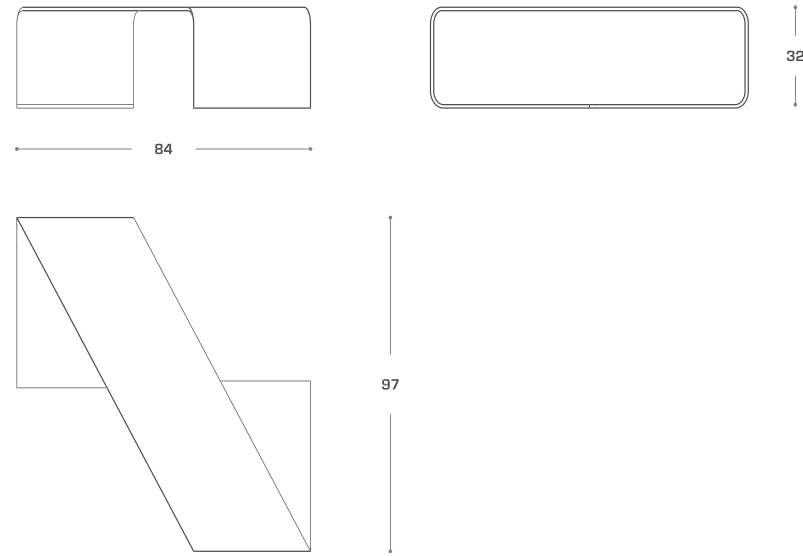

SARMAL
BY ALP NUHOĞLU

SARMAL BY ALP NUHOĞLU

Designed by Alp Nuhoğlu

Description Free standing coffee tables
Structure Solid acrylic

Height 32cm
Length 97cm
Width 84cm

SARMAL

BY ALP NUHOĞLU

COFFEE TABLE