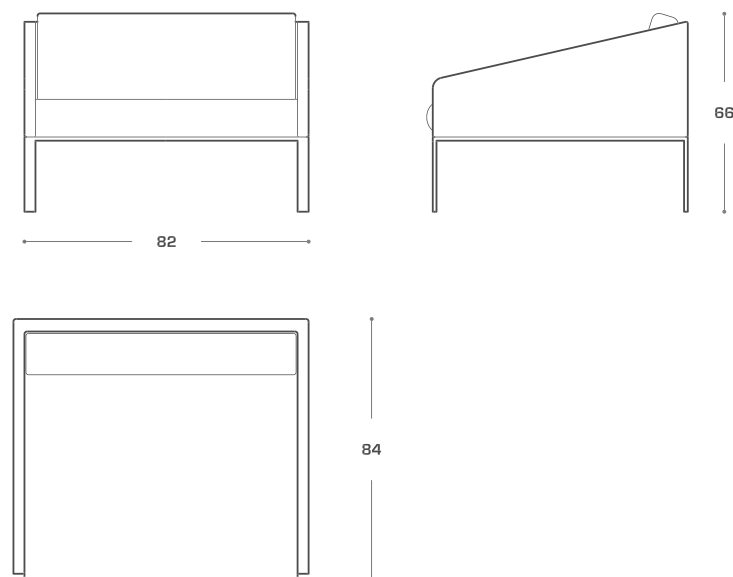

SOLO

BY ALP NUHOĞLU

SOLO BY ALP NUHOĞLU

Designed by Alp Nuhoğlu

Description Armchair and 2-seater sofa
 Upholstery Fabric. Artificial leather. Genuine leather
 Frame Wood
 Structure Built in metal framework with steel springs
 Legs Chrome. Matt chrome. Black. White. Grey

S. height 38cm
 T. height 66cm
 Length 82cm
 Depth 84cm

SOLO BY ALP NUHOĞLU

ARMCHAIR

ZON
INTERNATIONAL

tel: +44 (0)20 8381 1222 sales@zon.co.uk www.zon.co.uk