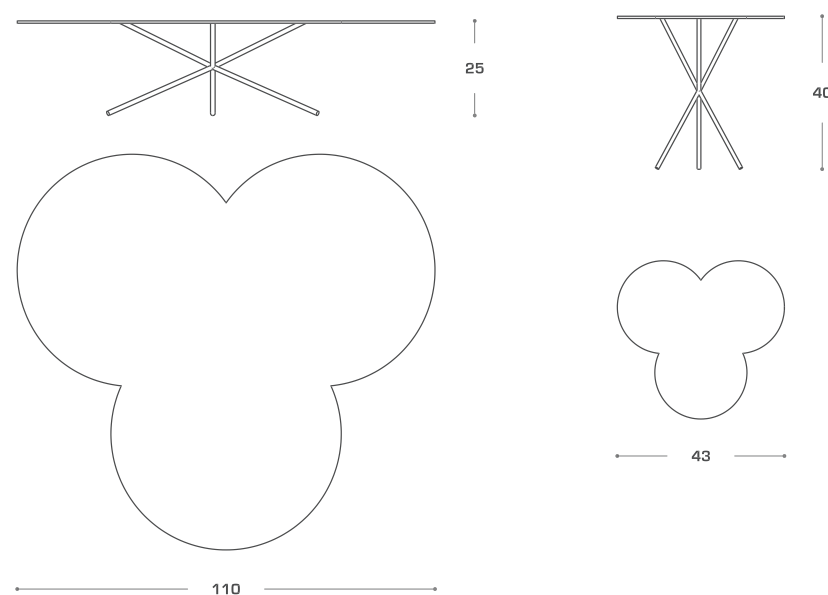

YONCA BY TANJU ÖZELGIN

YONCA BY TANJU ÖZELGIN

COFFEE TABLE

Designed by Tanju Özelgin

Description Option of large and small coffee table
 Table Top Lacquered MDF
 Legs Metal

Height 40-25cm
 Diameter 43-110cm